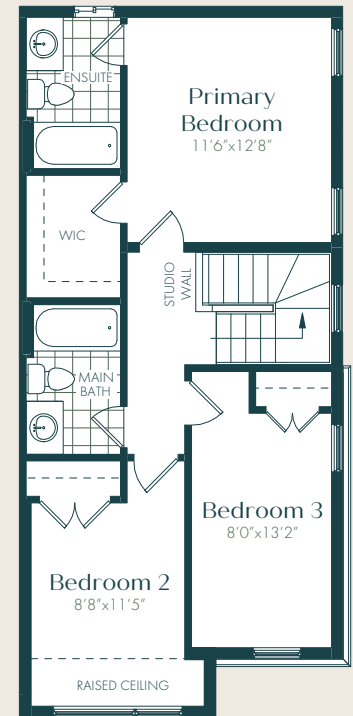

Sundance B

1,425 sq.ft. | 3 Bedroom | 2.5 Bath

Upper Floor