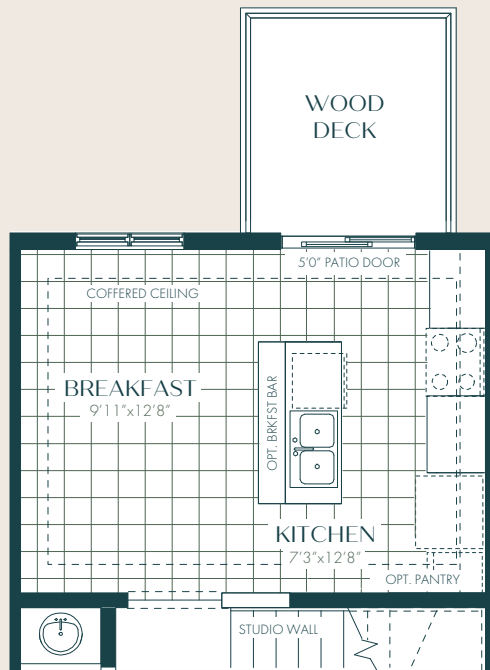

Sundance

Designer Options

Chef's Kitchen

Main Floor
(PARTIAL)