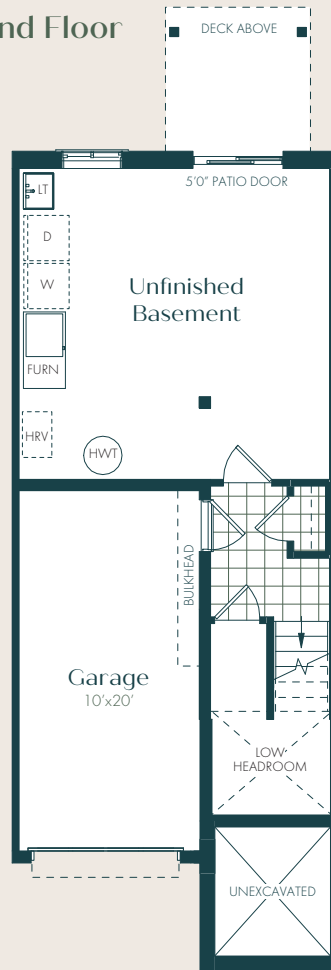

Sundance C

1,425 sq.ft. | 3 Bedroom | 2.5 Bath