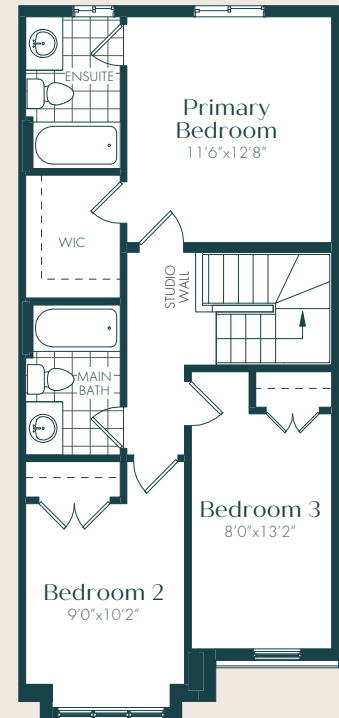

Sundance C

1,425 sq.ft. | 3 Bedroom | 2.5 Bath

Upper Floor