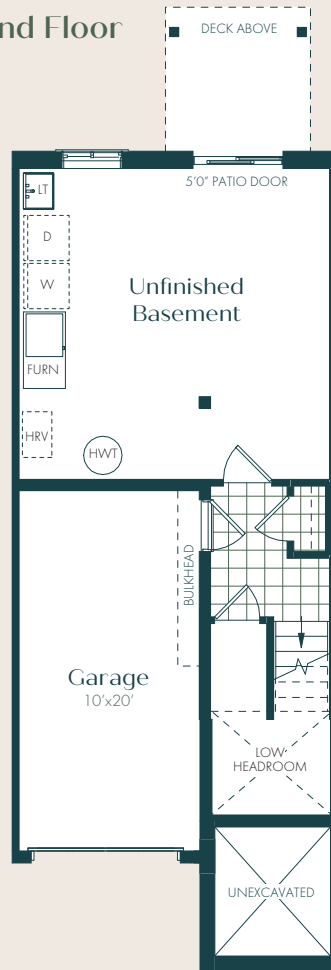

Sundance A

1,425 sq.ft. | 3 Bedroom | 2.5 Bath