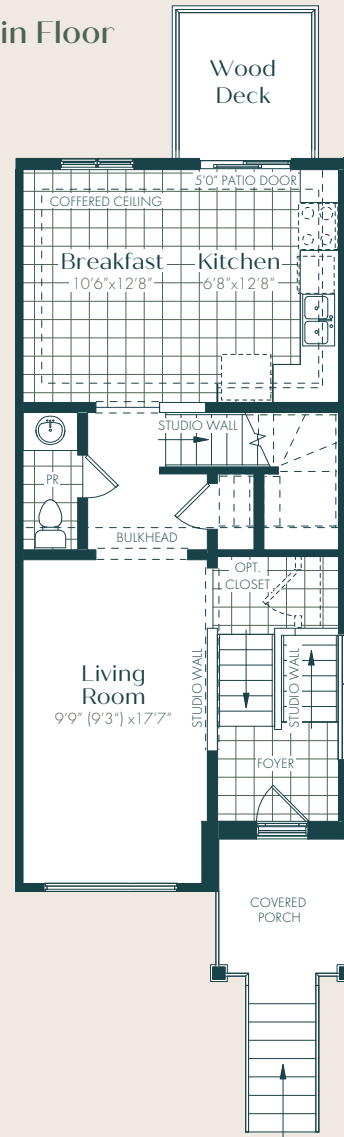

Main Floor

Upper Floor