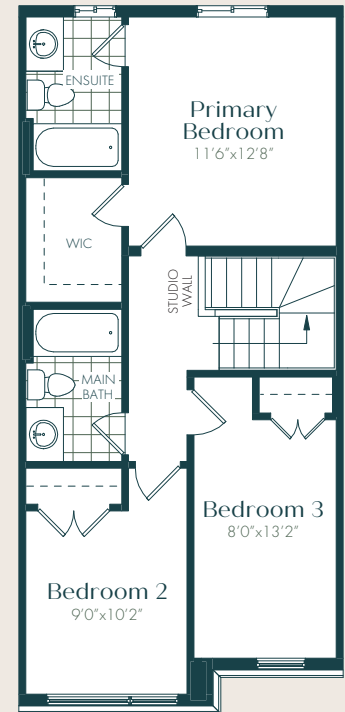

Sundance A

1,425 sq.ft. | 3 Bedroom | 2.5 Bath

Upper Floor