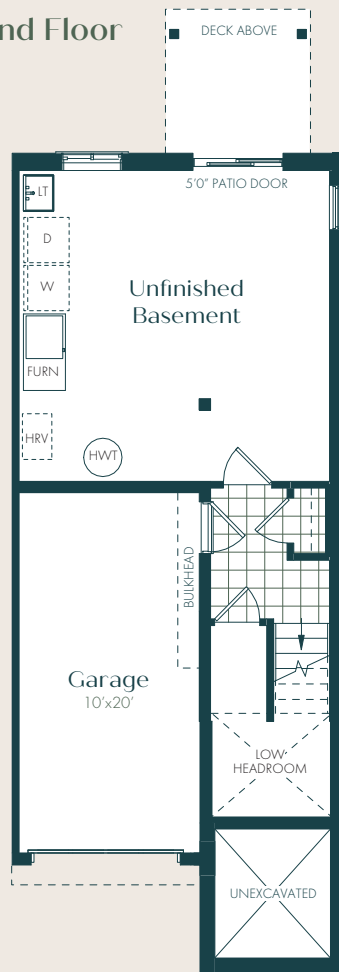

Sundance B

1,425 sq.ft. | 3 Bedroom | 2.5 Bath