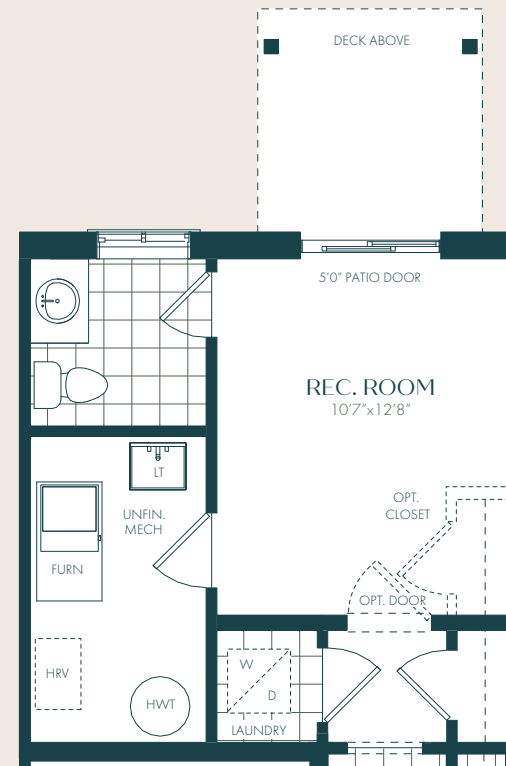

Finished Rec Room

Ground Floor
(PARTIAL)