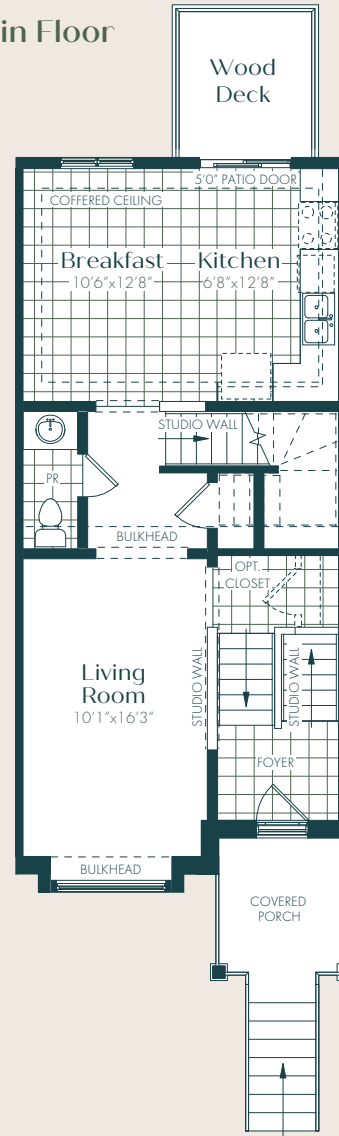

Main Floor

Upper Floor